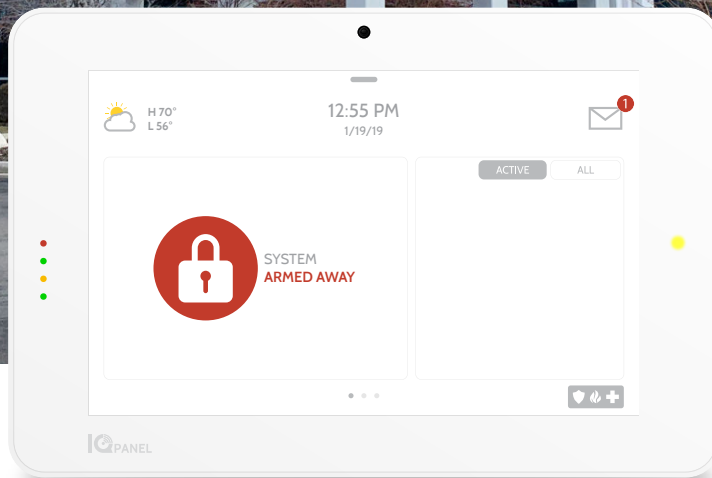

SMB/COMMERCIAL SOLUTION

PowerG

PowerG

4x Range, Encryption, 2-Way, Auto Signal Adjust

UL 1610, 4 Partitions

Put Touchscreens everywhere

Disarm Photos

Know when employees arrive

Live View

Keep an eye on your prizes

Commercial Access

Powered by Alarm.com

Photo Frame

Digital billboard for every room

Diagnostics

Retire the Truck

Screen Lock, 6 Digit Codes

Keep your system secure

IO PANEL 2+

QS9201-1208-840 (Verizon PowerG/319.5)
QS9202-1208-840 (AT&T PowerG/319.5)
QS9207-1208-124 (Telus PowerG/319.5)

IO PANEL 2 PLUS KIT

QK9201-AK2C-840 (Verizon LTE)
QK9202-AK2C-840 (AT&T LTE)
QK9207-AK2C-124 (Telus LTE)