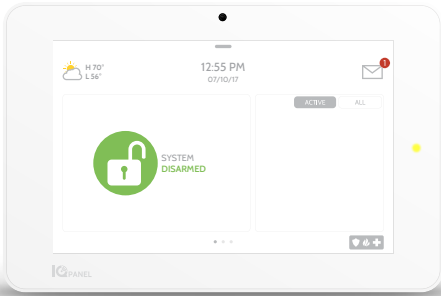

WELLNESS SOLUTION

Wellness Specific UI

Perfect for aging in place

Wellness Sensors

Monitor bed, chair, fall pendant, medicine

Fall Pendant

Detects a fall automatically or with button press

Notifications

Alerts keep your loved ones connected

Wellcam

Powered by Alarm.com

Panel Camera Peek-In

Use the mobile app to check in

Total Security

IQ PANEL 2+

7" HD Touchscreen
Built in 5MP Camera
Dual SRF featuring PowerG

IQ DW MINI-S

Encrypted Door/Window Sensor
Text alerts when door is left open

IQ MOTION-S

Encrypted Wireless Technology
Pet Sensitive (up to 40 lbs.)
Know when mom is up and moving

IQ FALL PENDANT

Automatically detect falls with
accelerometer based technology