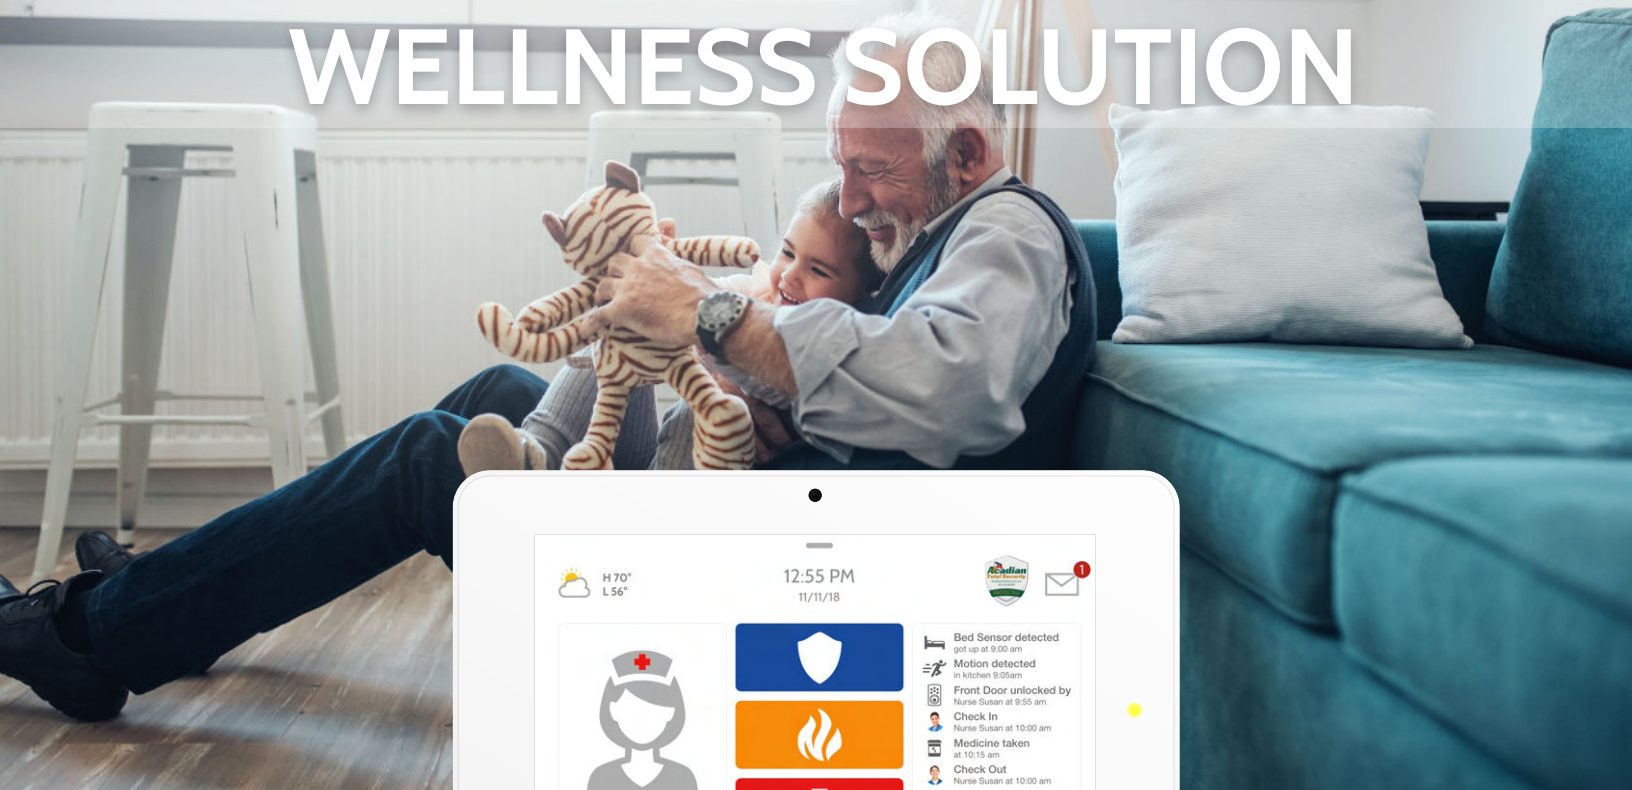

WELLNESS SOLUTION

Wellness Specific UI

Perfect for aging in place

Wellness Sensors

Monitor bed, chair, fall pendant, medicine

Fall Pendant

Detects a fall automatically or with button press

Notifications