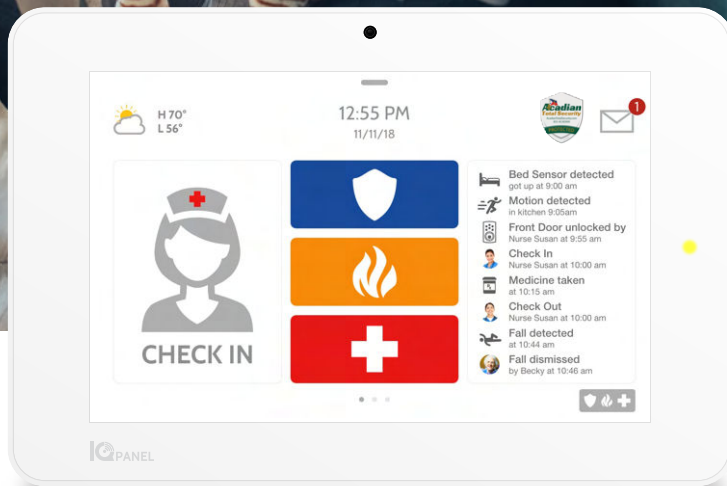

WELLNESS SOLUTION

Wellness Specific UI

Perfect for aging in place

Wellness Sensors

Monitor bed, chair, fall pendant, medicine

Fall Pendant

Detects a fall automatically or with button press

Notifications

Alerts keep your loved ones connected

Wellcam

Powered by Alarm.com

Panel Camera Peek-In

Use the mobile app to check in

Total Security

IQ PANEL 2+

7" HD Touchscreen
Built in 5MP Camera
Dual SRF featuring PowerG

IQ DW MINI-S

Encrypted Door/Window Sensor
Text alerts when door is left open

IQ MOTION-S

Encrypted Wireless Technology
Pet Sensitive (up to 40 lbs.)
Know when mom is up and moving

IQ FALL PENDANT

Automatically detect falls with
accelerometer based technology